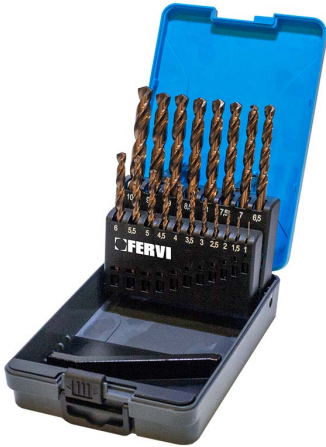

SELF-CENTERING, RIGHT, WITH GREAT THERMAL RESISTANCE.

Size (step 0,5 mm)

1 - 10 mm

Gross weight

0,58 kg

Packaging dimensions

170x120x40 h mm

EAN Code

8012667309855

Hangable

HSS
CO 8%

135°

HV=850-900

19 Pcs

Grounded

338/N