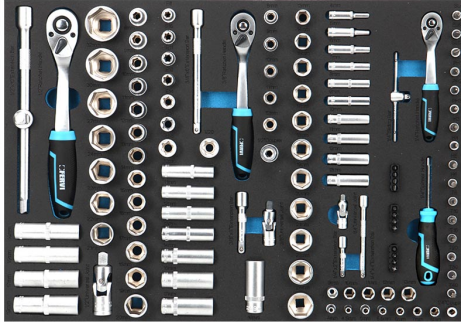

FOAM TRAY WITH TOOLS IN CUSTOM-MADE HOUSINGS.

Dimensions	570 x 405 x 62 mm
Sockets with bits	1/4" - H3-H4-H5-H6; PH1-PH2-PH3; SL4-5-5-6-5; T8-T10-T15-T20-T30-T40
Ratchet handles	1/4", 3/8", 1/2"
Socket handle	1/4"
Socket	1/4", 1/2"
Joints	1/4", 3/8", 1/2"
Sliding T-bar	1/4", 1/2"
Extensions	2x 1/4", 2x 3/8", 1x 1/2"
1/4" Dr. sockets	Hexagonal 4-4-5-5-5-6-7-8-9-10-11-12-13 mm
3/8" Dr. sockets	Hexagonal 8-9-10-11-12-13-14-15-16-17-18-19-20-21-22-24 mm Trox E8-E10-E11-E12-E14-E16-E18-E20
1/2" Dr. sockets	Hexagonal 8-9-10-11-12-13-14-15-16-17-18-19-20-21-22-23-24-27-30-32 mm
1/4" Dr. deep sockets	Hexagonal 4-5-6-7-8-9-10-11-12-13 mm
3/8" Dr. deep sockets	Hexagonal 10-11-12-13-14-15-17-19 mm
1/2" Dr. deep sockets	Hexagonal 14-15-17-19 mm
Bits	SL 3-4-5-6 mm; PZ 0-1-2-3; PH 0-1-2-3
Gross weight	7,70 kg
EAN Code	8012667411794
Packaging dimensions	580x415x75 h mm

122 pcs

1/4" 3/8"
1/2"