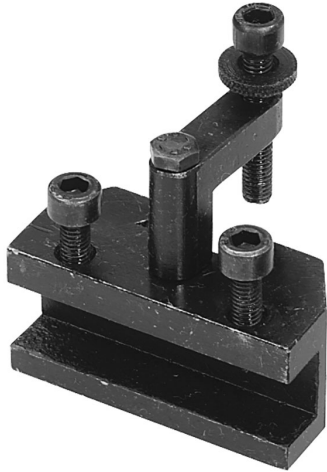

QUICK CHANGE WITH FLAT SEAT EQUIPPED WITH SCREW FOR HEIGHT ADJUSTMENT AND 2 TIGHTENING SCREWS.

Length	66 mm
Width	27 mm
Height	46 mm
Tool height	19 mm
Gross weight	0,45 kg
Packaging dimensions	70x35x90 h mm
EAN Code	8012667236236

Box