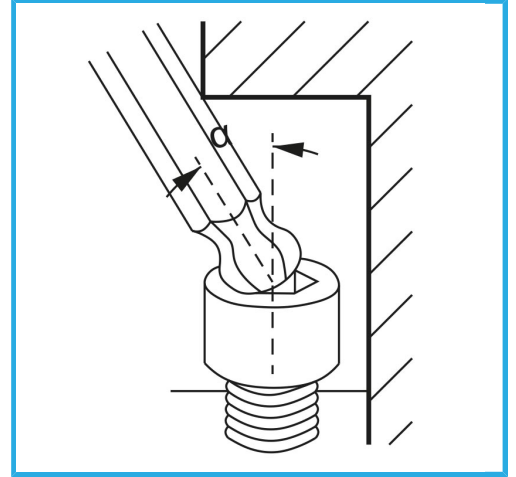

ART. 0855/T40

TWO WAY TORX AND TAMPERED KEY WITH ANATOMIC PLASTIC HANDLE

Size	T40
Length	150 mm
Gross weight	0,10 kg
EAN Code	8012667187040

Hangable

Chromed

-

-