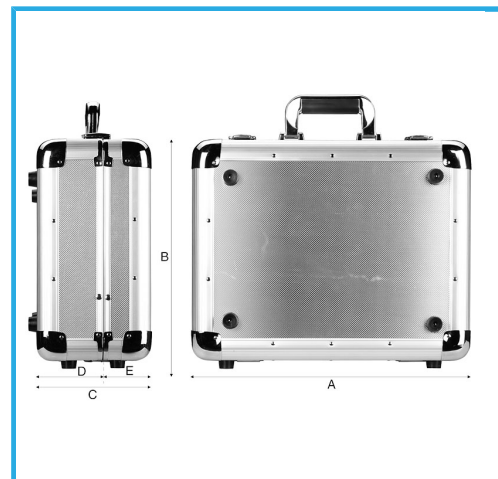

TOOLS NOT INCLUDED.

A	440 mm
B	390 mm
C	185 mm
D	110 mm
E	75 mm
Capacity	30 kg
Net weight	4,8 kg
Packaging dimensions	450x210x420 h mm
Gross weight	5,08 kg
EAN Code	8012667199180

Box

Alu

Aluminum